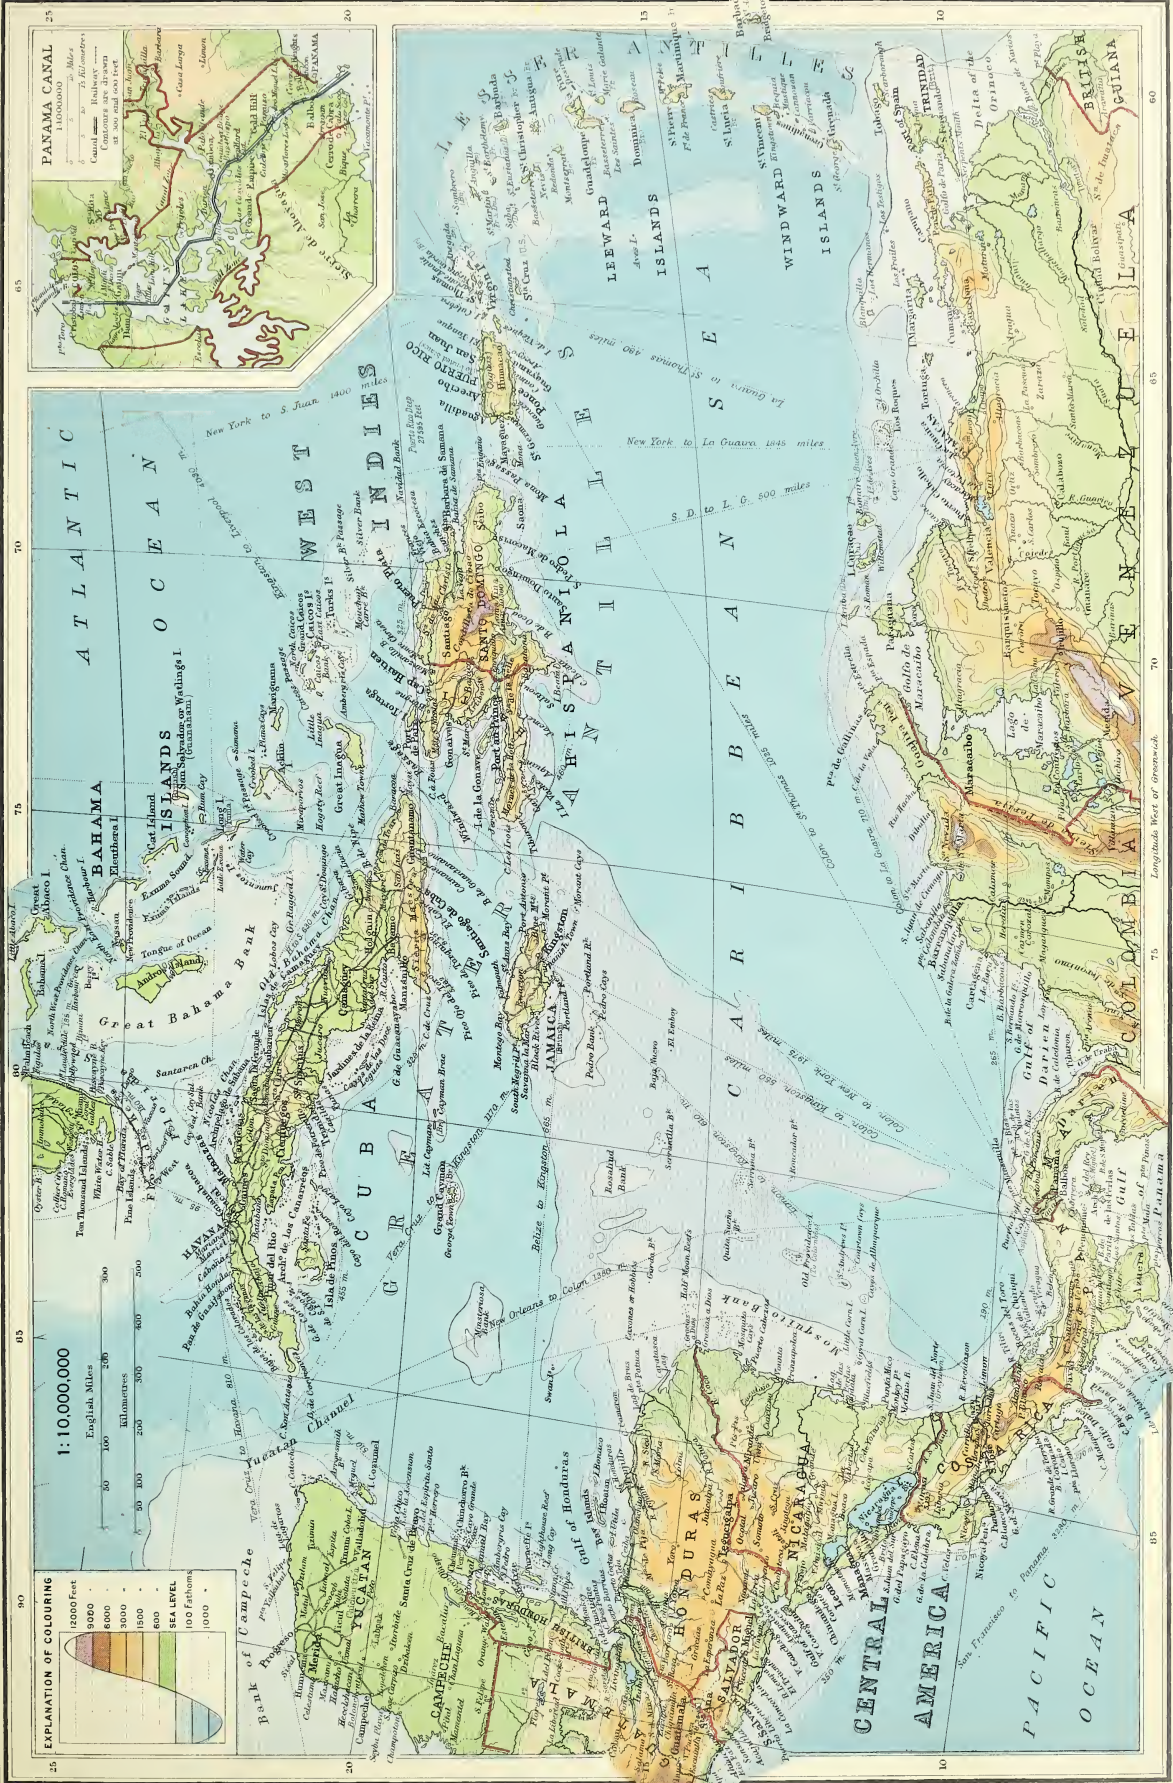

WEST INDIES AND CENT. AMERICA

Bonne's Projection